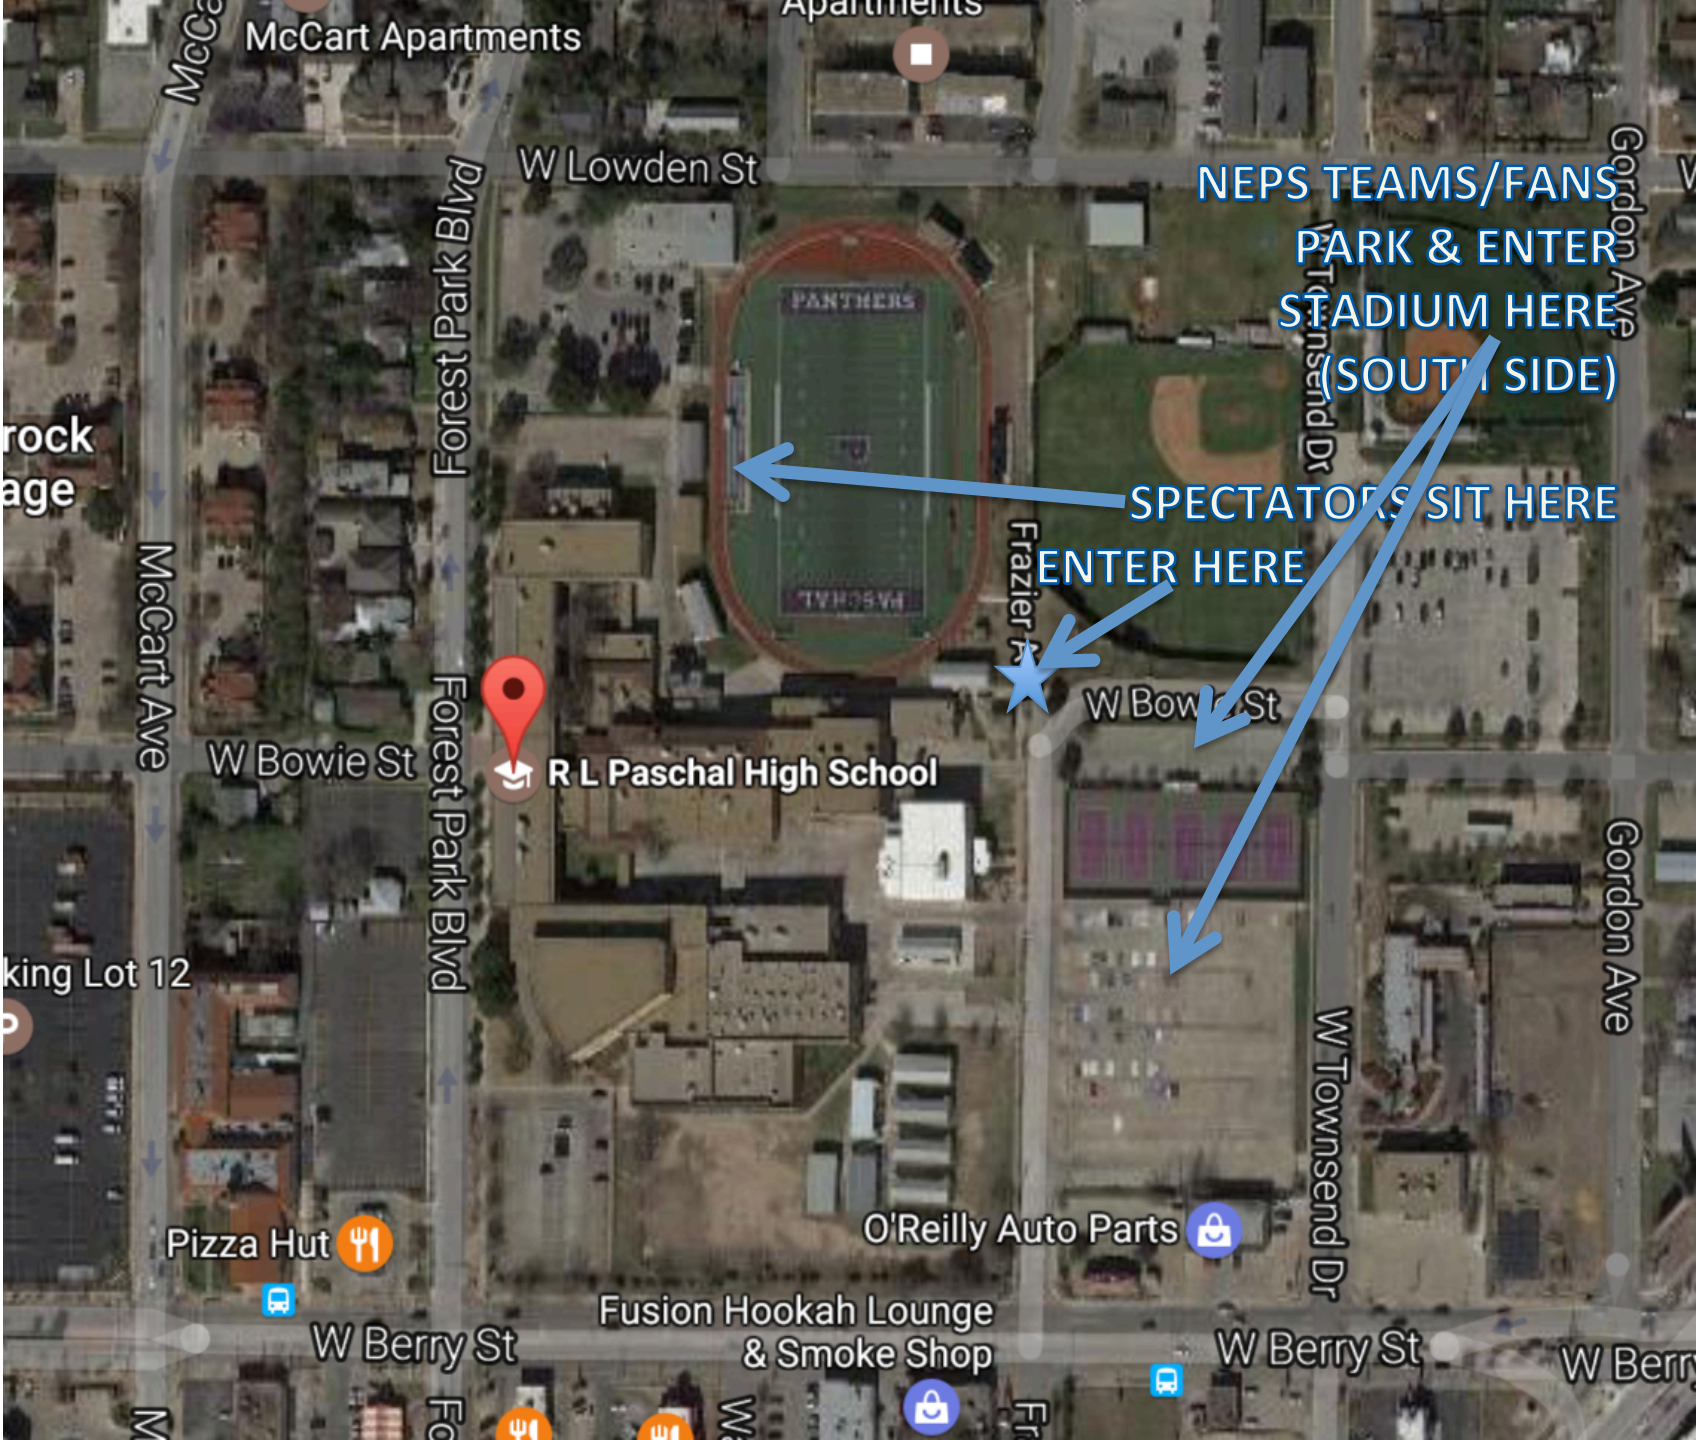

Johnson Rd

Johnson Rd

Johnson Rd

NEPS TEAMS/FANS
PARK & ENTER
STADIUM HERE
(EAST SIDE)
VISITORS SIDE

Keller High School

Pate Orr Rd N

Pate Orr Rd N

Keller ISD
Athletic Complex
Keller Independent
School District Athletic...

Indian Blanket Dr

McCart Apartments

W Lowden St

NEPS TEAMS/FANS
PARK & ENTER
STADIUM HERE
(SOUTH SIDE)

SPECTATORS SIT HERE
ENTER HERE

R L Paschal High School

W Bowie St

Pizza Hut

O'Reilly Auto Parts

Fusion Hookah Lounge
& Smoke Shop

W Berry St

McCart Ave

Forest Park Blvd

W Bowie St

Forest Park Blvd

Frazier Ave

W Townsend Dr

W Townsend Dr

Gordon Ave

Gordon Ave

W Berry St

W Berry St