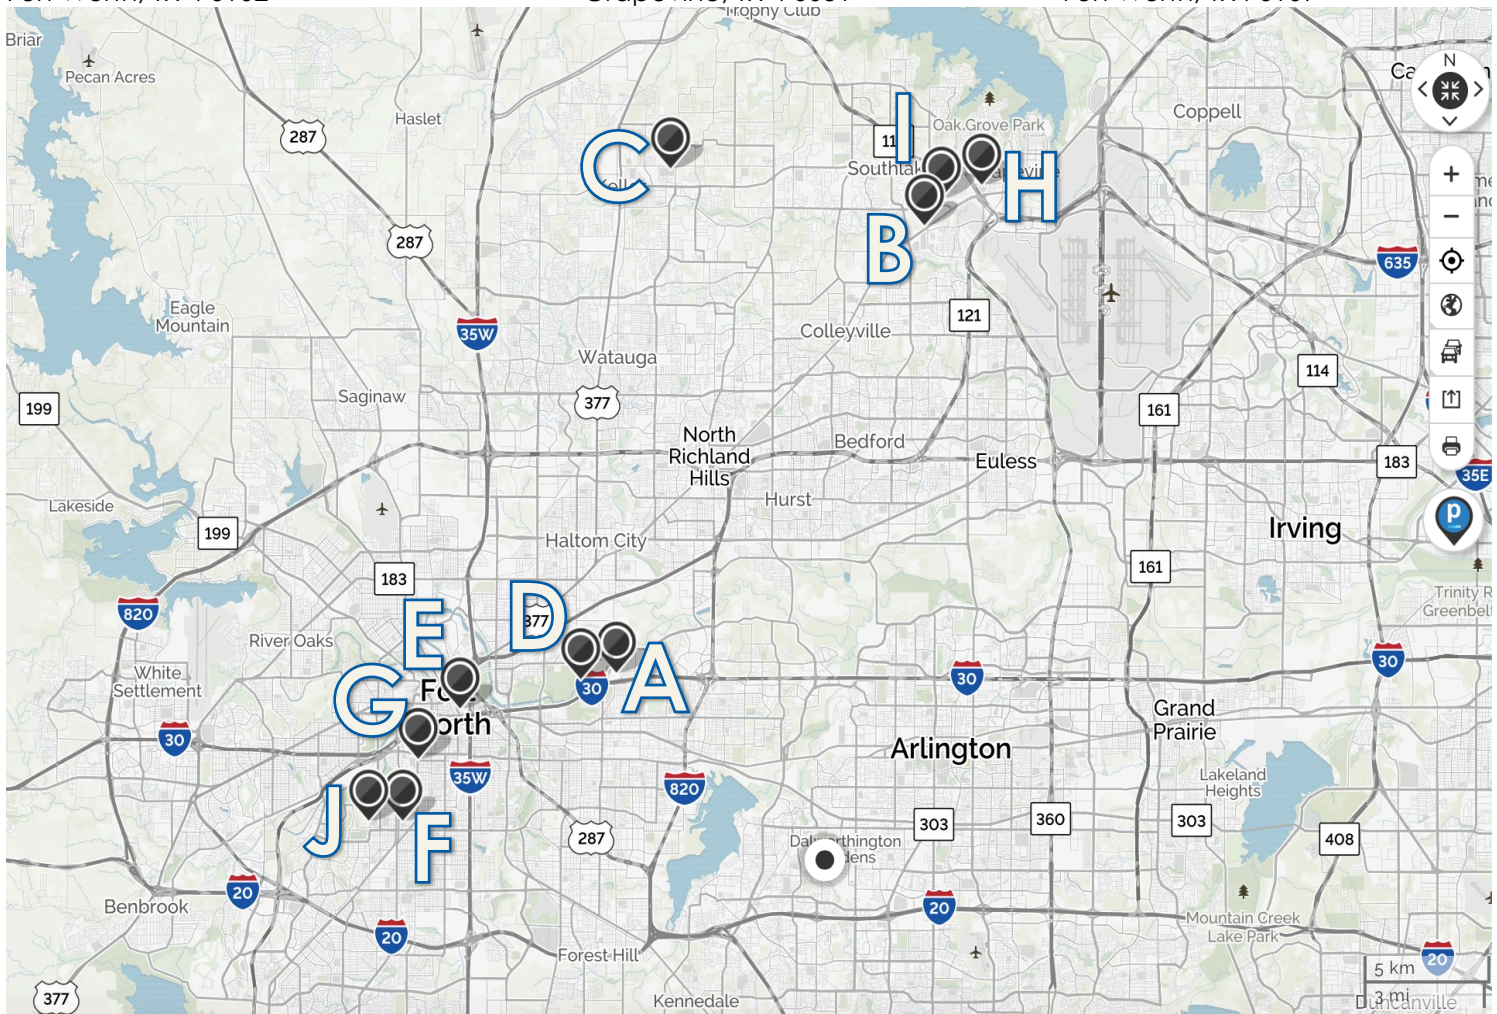

C) Keller High School ISD Athletic Complex
500 Pate Orr Road North
Keller, TX 76248

D) Gateway Park Grass Fields 3 and 4
4800 E 1st St
Fort Worth, TX 76103

E) Paschal High School
3001 Forest Park Blvd
Fort Worth, TX 76110

F) Sheraton Fort Worth Hotel and Spa
1701 Commerce Street
Fort Worth, TX 76102

G) Baylor All Saints Hospital
1400 8th Ave
Fort Worth, TX 76104

H) Baylor Scott & White Grapevine
1650 W. College Street
Grapevine, TX 76051

I) Mustang-Panther Stadium
3000 Ira E Woods Ave
Grapevine, TX 76051

J) TCU Sam Baugh Indoor
3002 Stadium Dr
Fort Worth, TX 76109

For directions and links to all facilities and hotels visit the showcase website.
www.nationalelitepreps showcase.blogspot.com